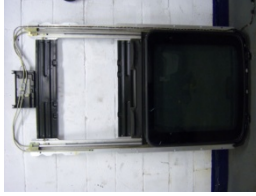

**NEW** Subaru Legacy ISC valve **£141.90**

Subaru Forester Full air bag kit 2000-2002 **£220**

Subaru Forester complete sunroof 1997-2002 **£165**

Subaru Forester doors 1997-2002 **£82.50 Each or £300 as a set**